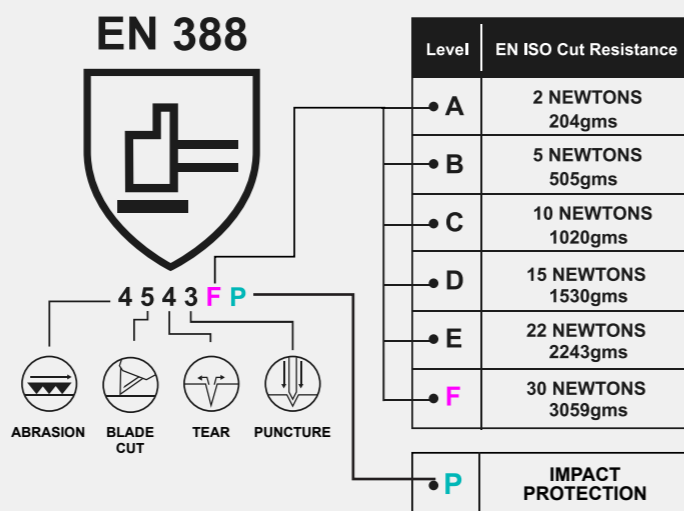

EN 388, EN 420

HEAVY-DUTY RIGGER COWSPLIT LEATHER

- REINFORCED FINGER TIPS AND KNUCKLE STRAP
- RED FABRIC BACK WITH ELASTICATED BRAID AND 7CM RUBBERISED CUFFS

CODE	DESCRIPTION	SIZE	QTY
SCAGLOHDRIG	HEAVY-DUTY LEATHER RIGGER GLOVES	L	1 PAIR

EN ISO 21420, EN 388

EN 388 STANDARD BREAKDOWN

WHAT IS EN 388?

EN 388 IS THE EUROPEAN EQUIVALENT OF ANSI/ISEA 105. IT TESTS FOR RESISTANCE TO ABRASION, CUT, TEAR, PUNCTURE AND IMPACT PROTECTION ON GLOVES. LEVEL 4 IS THE MAXIMUM RATING AVAILABLE FOR ABRASION, TEAR AND PUNCTURE RESISTANCE. CUT RESISTANCE IS MEASURED UP TO LEVEL 5 OR LEVEL F RATINGS GO FROM LOW TO HIGH, WITH A LOWER NUMBER (OR LETTER) BEING A LESSER LEVEL OF PROTECTION.